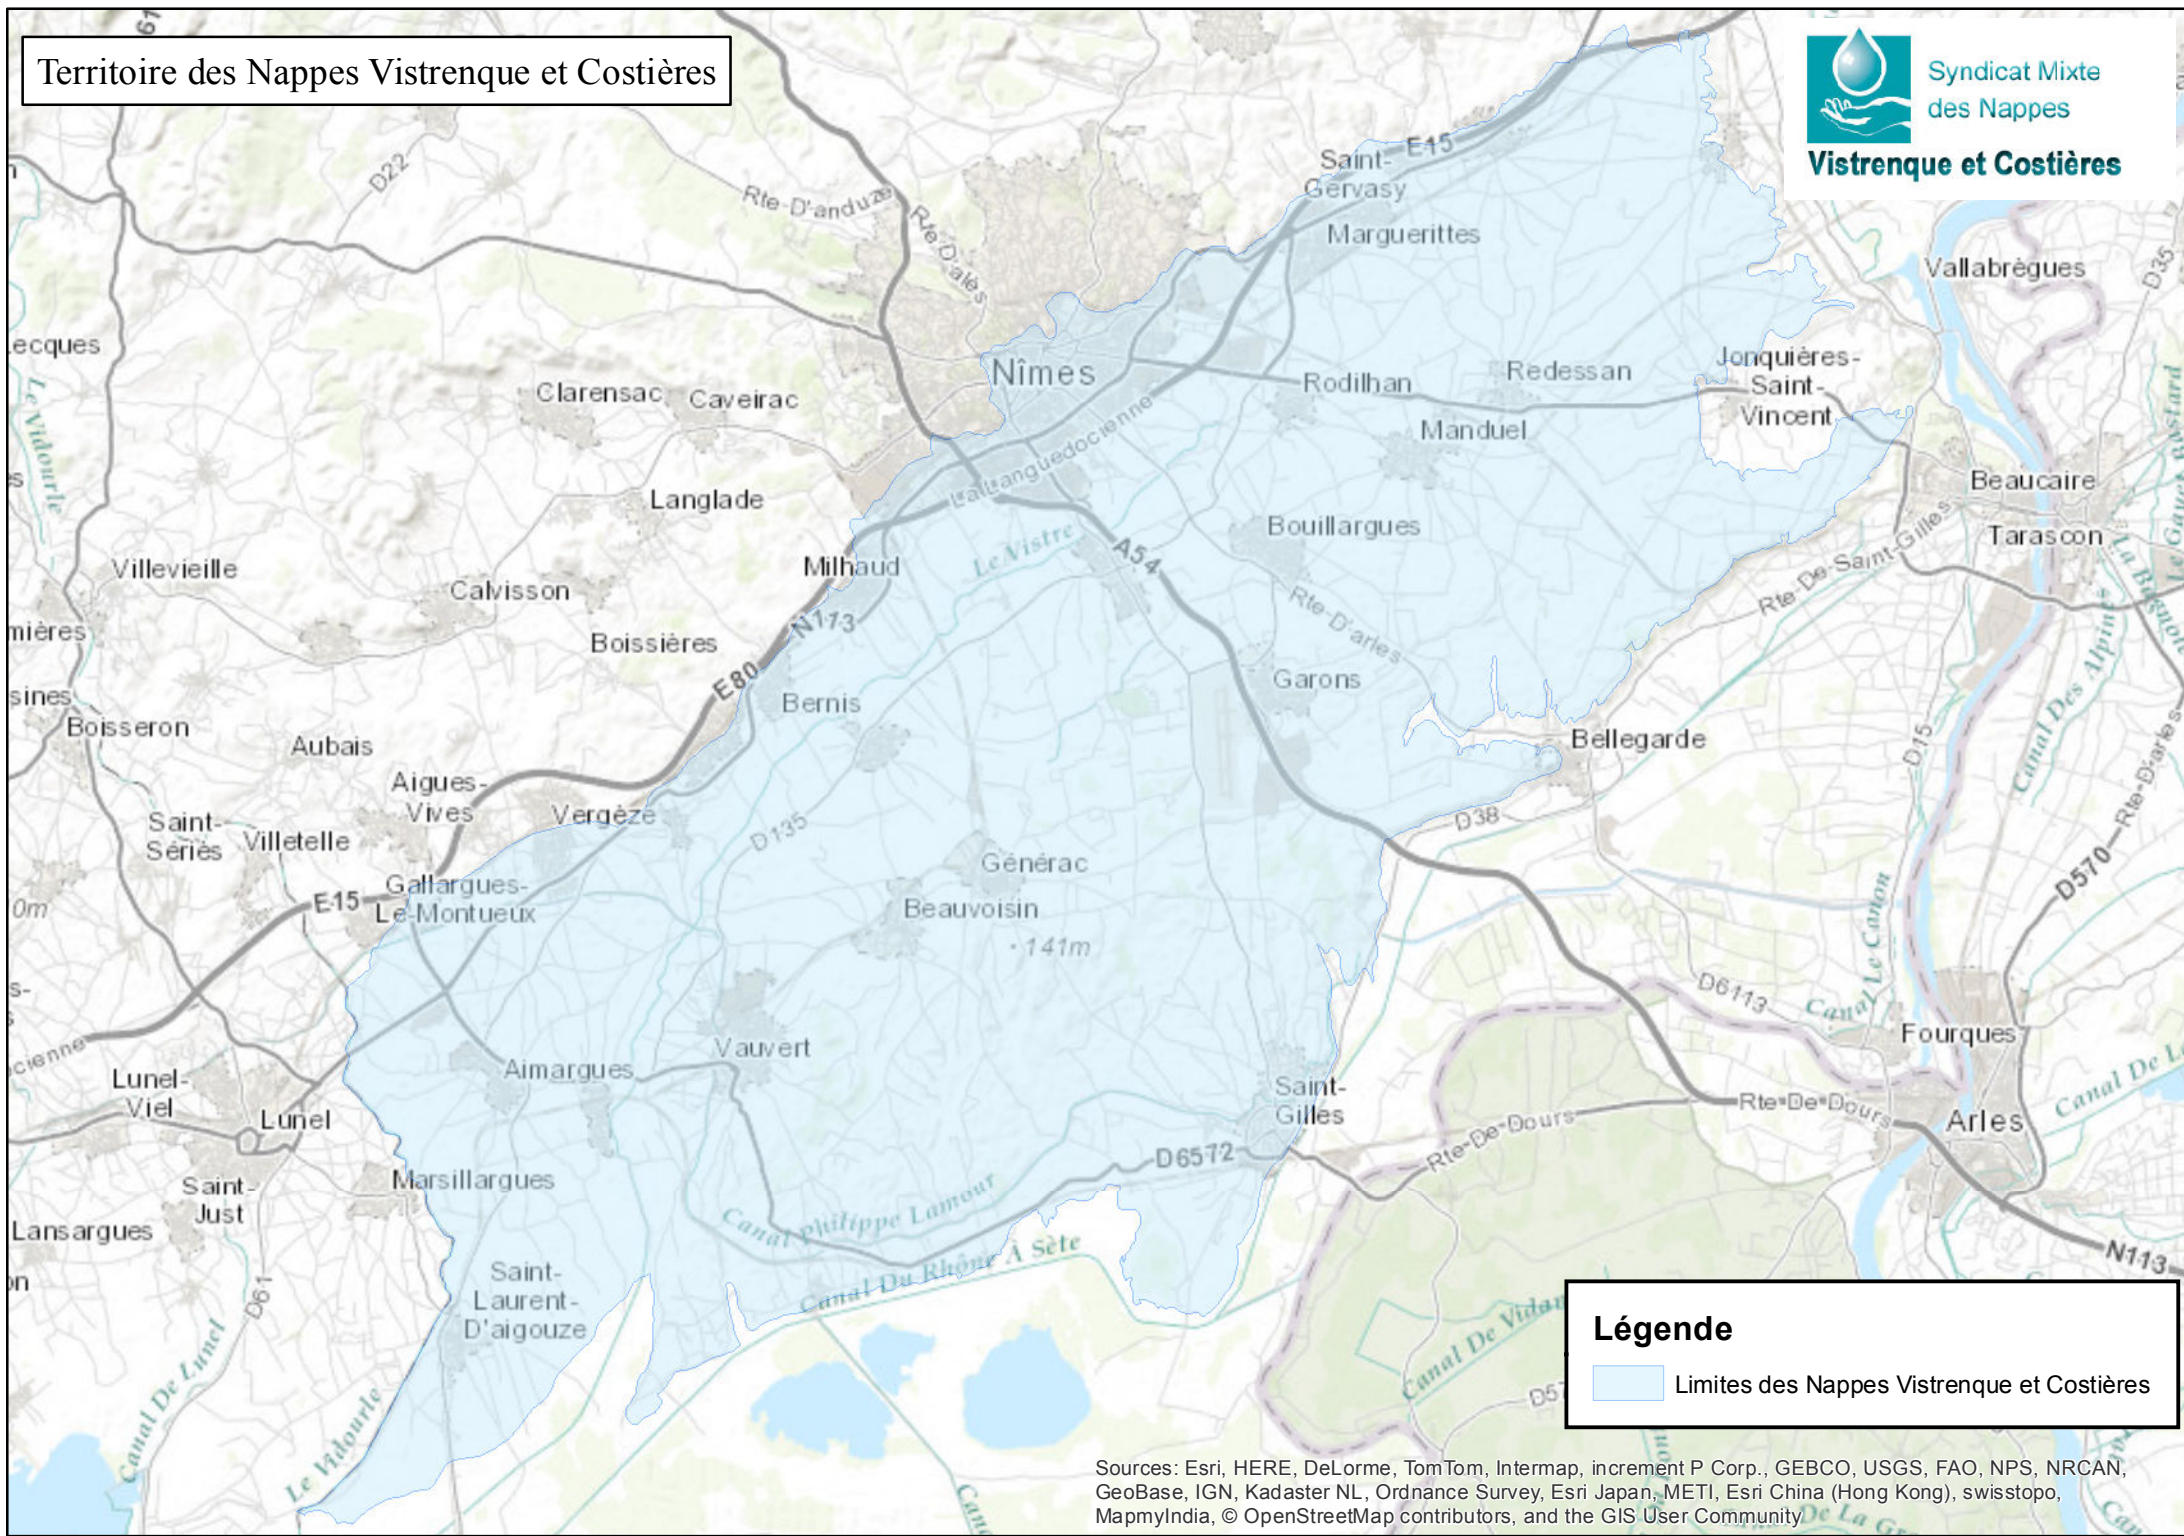

Territoire des Nappes Vistrenque et Costières

Légende

 Limites des Nappes Vistrenque et Costières

Sources: Esri, HERE, DeLorme, TomTom, Intermap, increment P Corp., GEBCO, USGS, FAO, NPS, NRCAN, GeoBase, IGN, Kadaster NL, Ordnance Survey, Esri Japan, METI, Esri China (Hong Kong), swisstopo, MapmyIndia, © OpenStreetMap contributors, and the GIS User Community